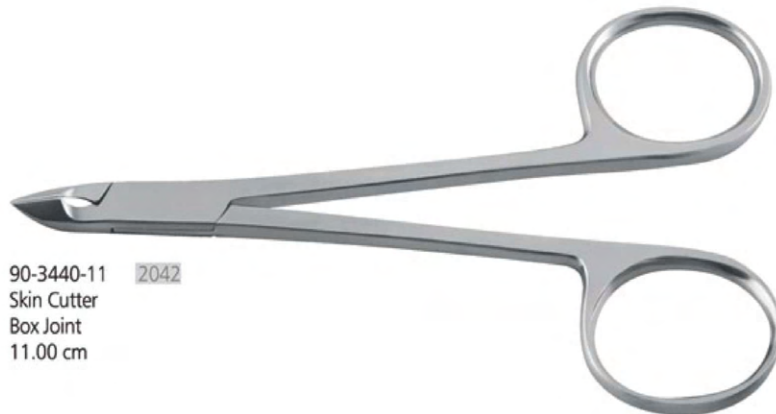

90-3440-11 **2042**
Skin Cutter
Box Joint
11.00 cm