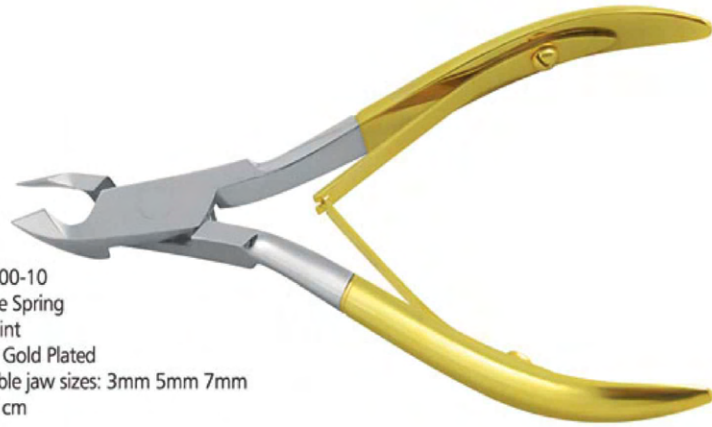

90-3360-10
Single Spring
Lap Joint
Available jaw sizes: 3mm 5mm 7mm
10.50 cm

90-3365-10
Single Spring
Lap Joint
Available jaw sizes: 3mm 5mm 7mm
10.00 cm

90-3370-10
Single Spring
Lap Joint
Available jaw sizes: 3mm 5mm 7mm
10.00 cm

90-3375-12
Cuticle / Nail
Single Spring
Lap Joint
PVC Coated Handle
Available jaw sizes: 3mm 5mm 7mm
12.50 cm

90-3380-10
Double Spring
Lap Joint
Available jaw sizes: 3mm 5mm 7mm
10.50 cm

90-3385-10
Double Spring
Lap Joint
Available jaw sizes: 3mm 5mm 7mm
10.00 cm

90-3390-11
Single Spring
Lap Joint
PVC Coated Handle
Available jaw sizes: 3mm 5mm 7mm
11.00 cm

90-3395-11
Single Spring
Lap Joint
Rubber Grips
Available jaw sizes: 3mm 5mm 7mm
11.00 cm

90-3400-10
Double Spring
Lap Joint
Partial Gold Plated
Available jaw sizes: 3mm 5mm 7mm
10.00 cm