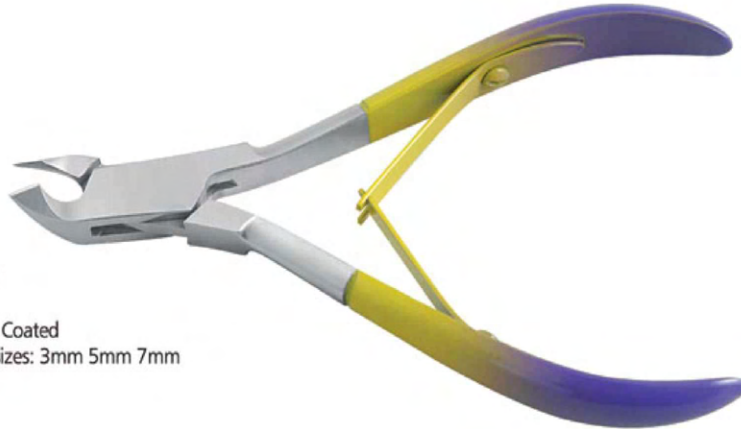

90-3235-09
Straight
90-3241-09
Curved
Nail Scissors
9.00 cm

90-3240-09
Straight
90-3231-09
Curved
Nail Scissors, Partial Powder Coated
9.00 cm

90-3250-10
Straight
90-3251-10 **015**
Curved
Nail Scissors, Open Shanks
10.00 cm

90-3300-11
Single Spring
Box Joint
Available jaw sizes: 3mm 5mm 7mm
11.50 cm

90-3305-10
Double Spring
Box Joint
Partial Powder Coated
Available jaw sizes: 3mm 5mm 7mm
10.50 cm

90-3310-10
Double Spring
Box Joint
Partial Powder Coated
Available jaw sizes: 3mm 5mm 7mm
10.50 cm