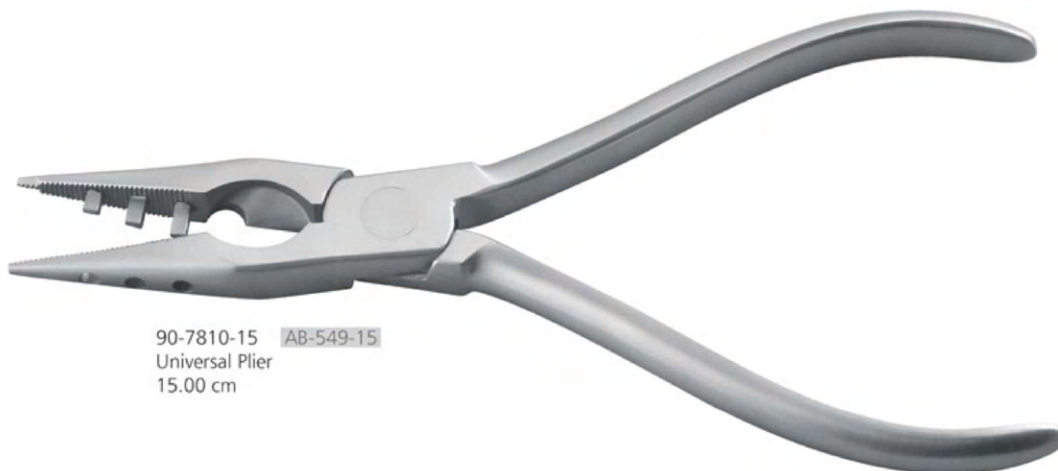

90-7810-15 AB-549-15
Universal Plier
15.00 cm