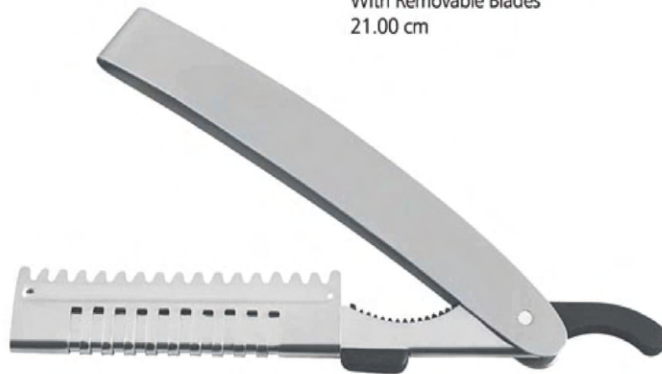

90-6400-00
Thinning Razor
Plastic Handle
With Removable Blades
21.00 cm