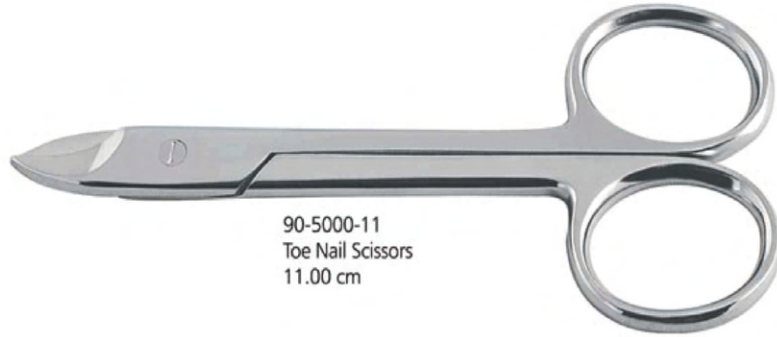

90-4860-15 4238
Nail File
Single Ended
15.00 cm

90-4865-13 4292
Nail File
Single Ended
13.50 cm

90-4870-13 2012
Nail File
Single Ended
13.00 cm

90-4875-16 4296
Pedicure Instrument
Double Ended
16.00 cm

90-4880-13 CE-MB44-524
Sonde Hook No. 1
Double Ended
13.00 cm