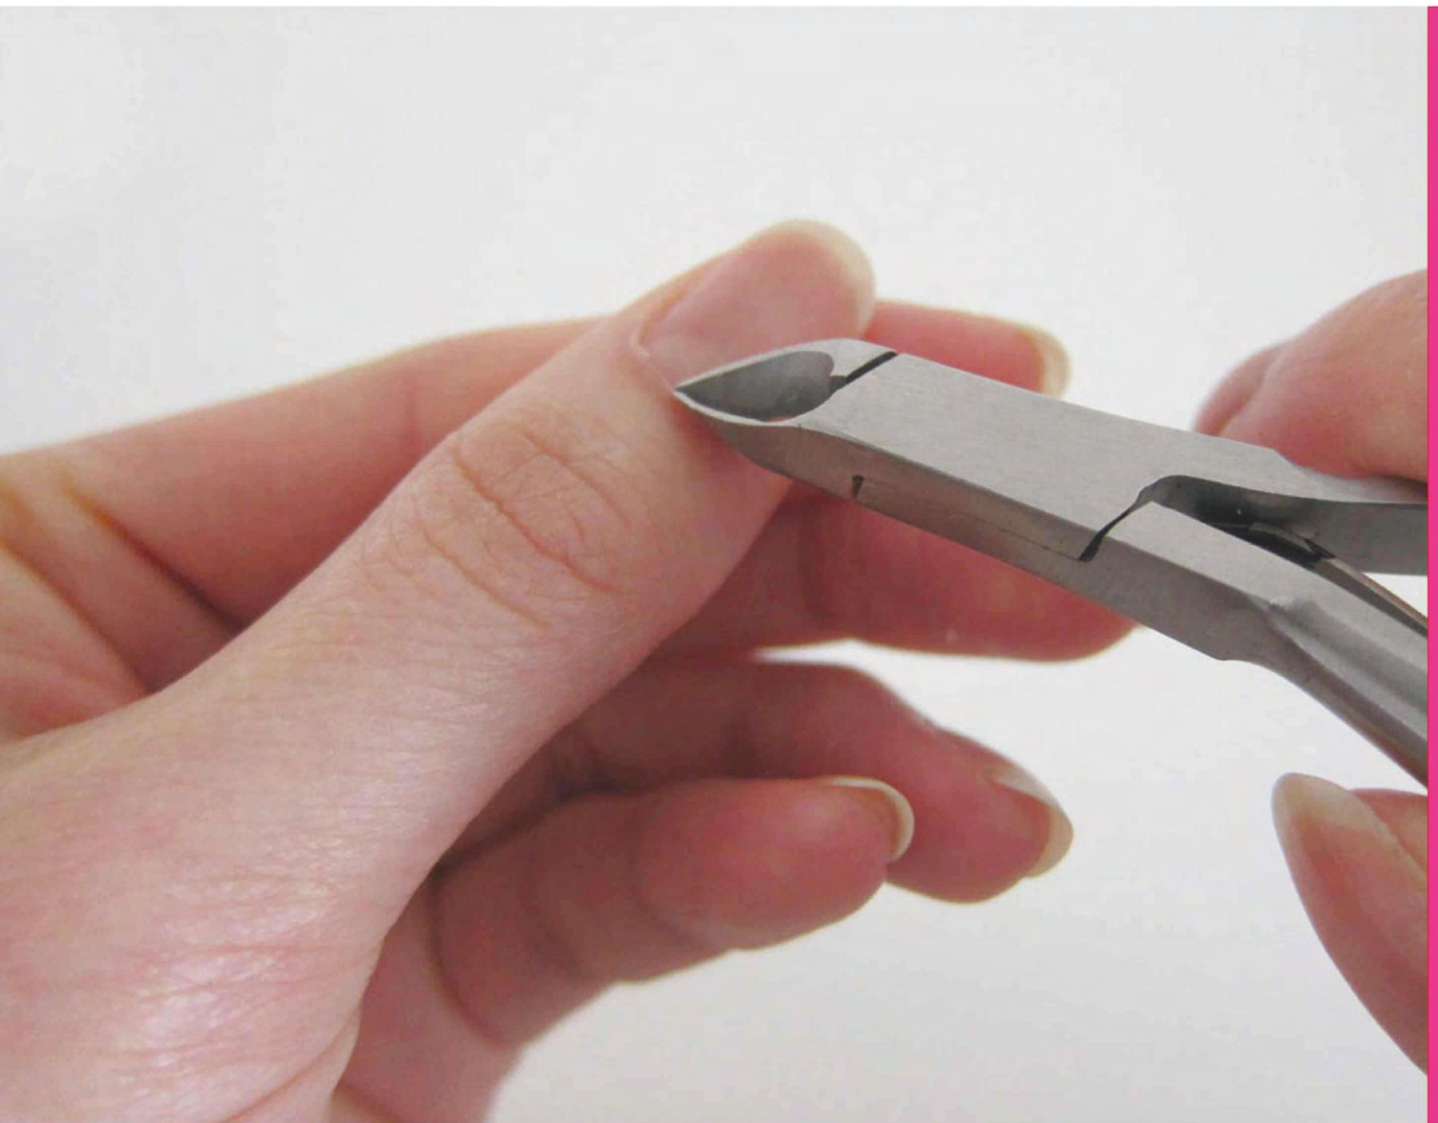

Manicure Implements