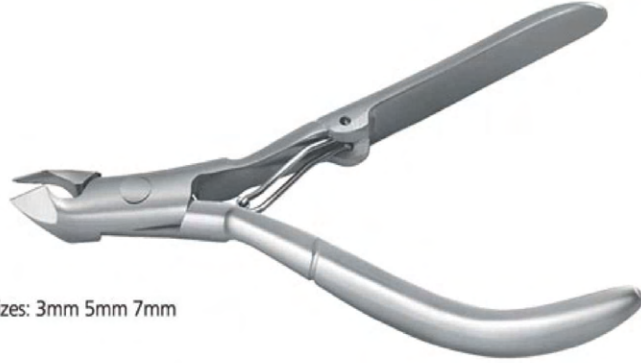

90-3390-11
Single Spring
Lap Joint
PVC Coated Handle
Available jaw sizes: 3mm 5mm 7mm
11.00 cm

90-3395-11
Single Spring
Lap Joint
Rubber Grips
Available jaw sizes: 3mm 5mm 7mm
11.00 cm

90-3400-10
Double Spring
Lap Joint
Partial Gold Plated
Available jaw sizes: 3mm 5mm 7mm
10.00 cm