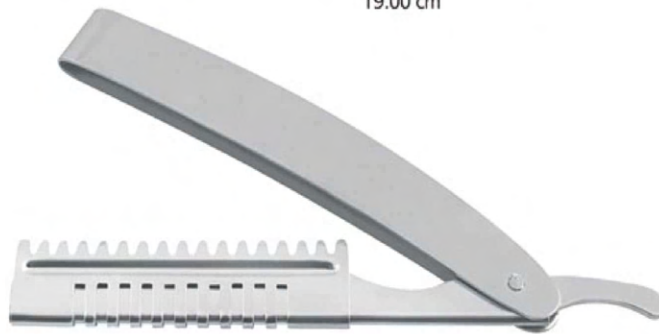

90-6405-00
Thinning Razor
With Removable Blades
19.00 cm

90-6410-00
Thinning Razor
With Removable Blades
19.00 cm